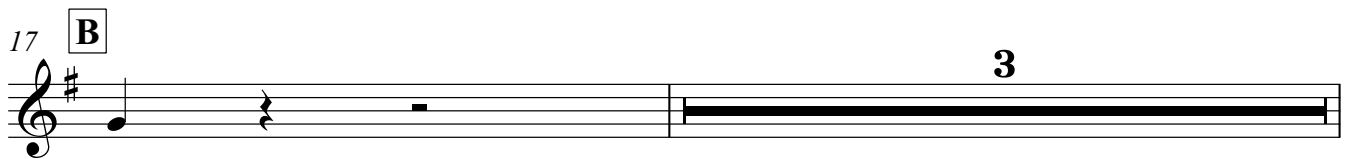

Baritonsaxophon

Meet Pete

Yamaha Bläserklassen-Aktion

Tobias Schütte

♩ = 108

Groovy

Baritonsaxophon

41 **E**

Musical staff 41-44: Treble clef, key signature of one sharp (F#). The staff contains four measures of music. The first measure starts with a dynamic marking of *mp*. The notes are: G4 (quarter), A4 (quarter), B4 (quarter), A4-G4 (beamed eighth notes), F#4 (quarter), E4 (quarter), D4 (quarter), C4 (quarter).

45

Musical staff 45-48: Treble clef, key signature of one sharp (F#). The staff contains four measures of music. The notes are: G4 (quarter), A4 (quarter), B4 (quarter), A4-G4 (beamed eighth notes), F#4 (quarter), E4 (quarter), D4 (quarter), C4 (quarter).

49 **F**

Musical staff 49-52: Treble clef, key signature of one sharp (F#). The staff contains four measures of music. The notes are: G4 (quarter), A4 (quarter), B4 (quarter), A4-G4 (beamed eighth notes), F#4 (quarter), E4 (quarter), D4 (quarter), C4 (quarter).