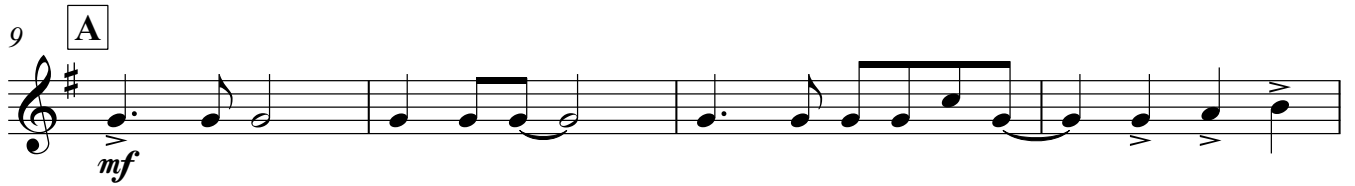

Baritonsaxophon

Meet Pete

Yamaha Bläserklassen-Aktion

Tobias Schütte

♩ = 108

Groovy

Baritonsaxophon

41 **E**

Musical staff 41-44: Treble clef, key signature of one sharp (F#). The staff contains four measures of music. The first measure starts with a dynamic marking of *mp*. The notes are: G4 (quarter), A4 (quarter), B4 (quarter), A4-G4 (beamed eighth notes), F#4 (quarter), E4 (quarter), D4 (quarter), C4 (quarter).

45

Musical staff 45-48: Treble clef, key signature of one sharp (F#). The staff contains four measures of music. The notes are: G4 (quarter), A4 (quarter), B4 (quarter), A4-G4 (beamed eighth notes), F#4 (quarter), E4 (quarter), D4 (quarter), C4 (quarter).

49 **F**

Musical staff 49-52: Treble clef, key signature of one sharp (F#). The staff contains four measures of music. The notes are: G4 (quarter), A4 (quarter), B4 (quarter), A4-G4 (beamed eighth notes), F#4 (quarter), E4 (quarter), D4 (quarter), C4 (quarter).